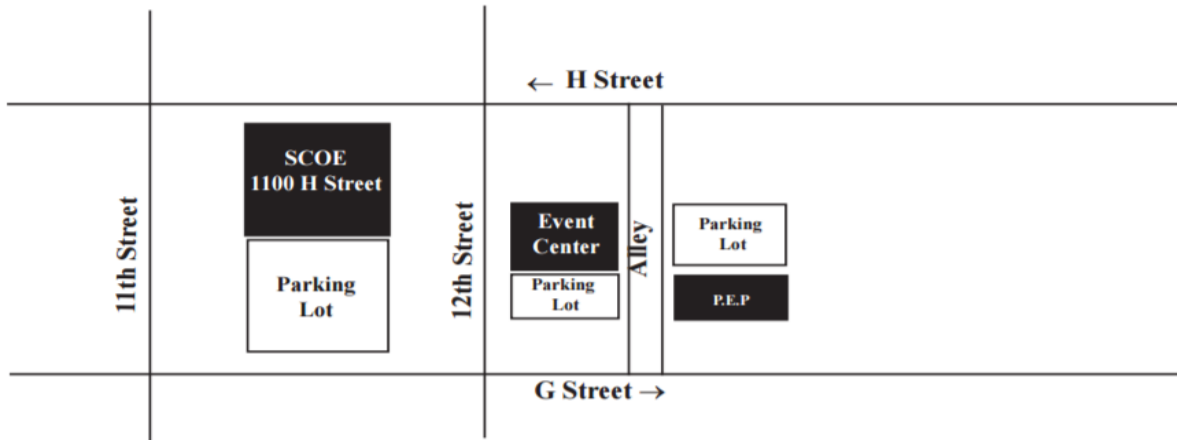

Parking at Stanislaus County Office of Education

SCOE parking lots (available for no cost)

Modesto City Public Parking

Parking Garages

12th Street Garage –
820 12th Street between H & I Streets
9th Street Garage –
1101 9th Street between K & L Streets
11th Street Garage –
915 11th Street between I & J Streets
11th Street Garage –
1025 11th Street between J & K Streets

Hourly Rates

Time limit Public Parking available on first level

\$1.00
\$1.00
\$1.00

Parking Lots- No cost - time limit enforced

9th between I & J Streets
9th and I (southeast corner)
10th between G & H Streets
10th & H (northeast corner)
11th between F & G Streets
11th & G (northeast corner)
15th between H & I Streets
I Street between 9th & 10th Streets

Street parking is available as well.